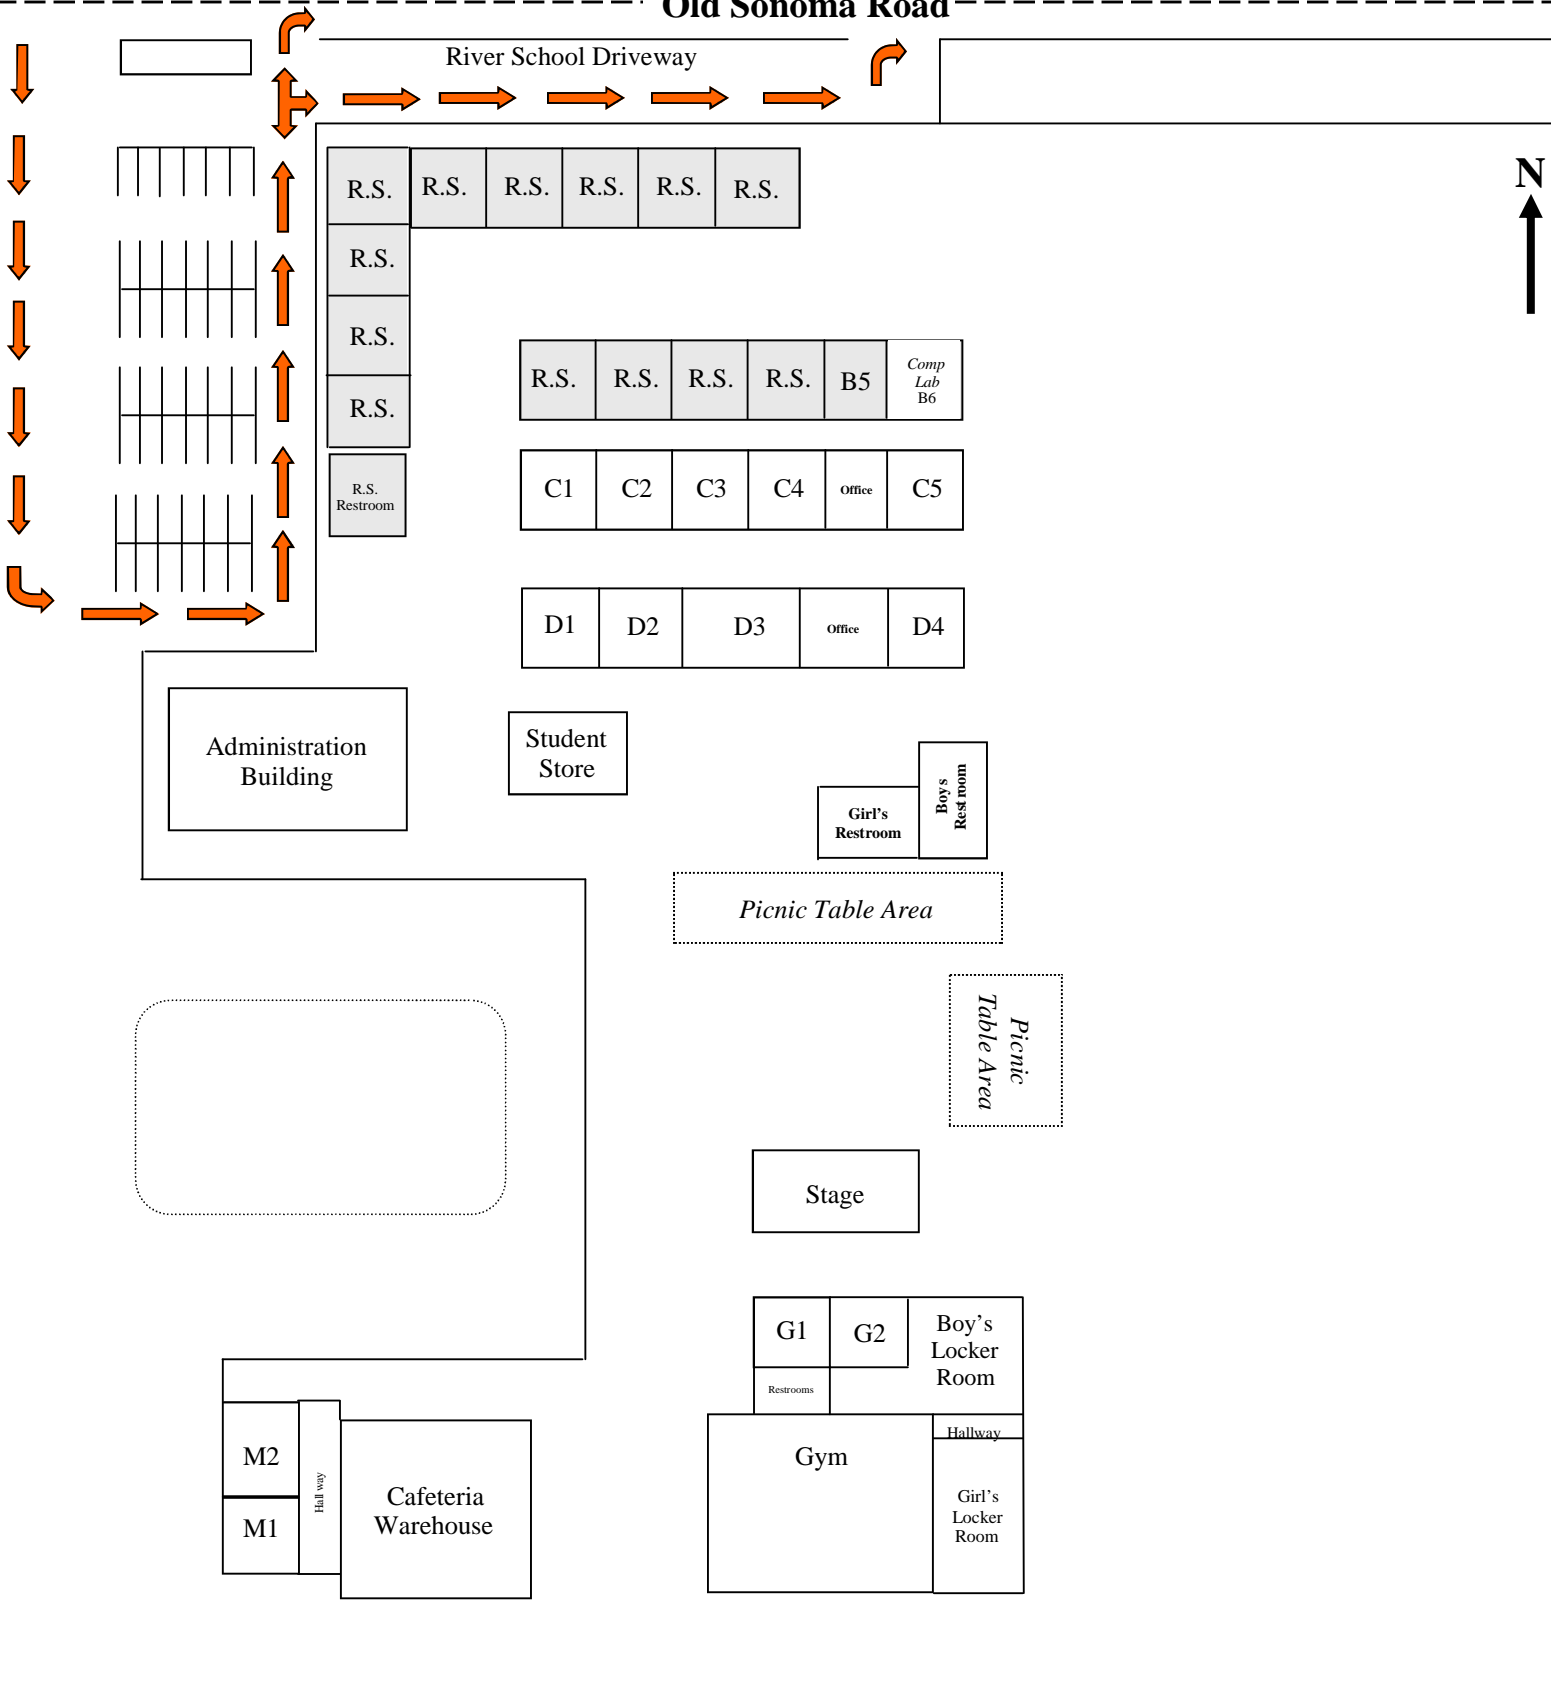

# Harvest Middle School

Old Sonoma Road

River School Driveway

Administration Building

Student Store

Girl's Restroom  
Boys Rest room

Picnic Table Area

Picnic Table Area

Stage

G1 G2  
Restrooms Boy's Locker Room

M2  
Hall way  
M1 Cafeteria Warehouse

Gym  
Hallway  
Girl's Locker Room